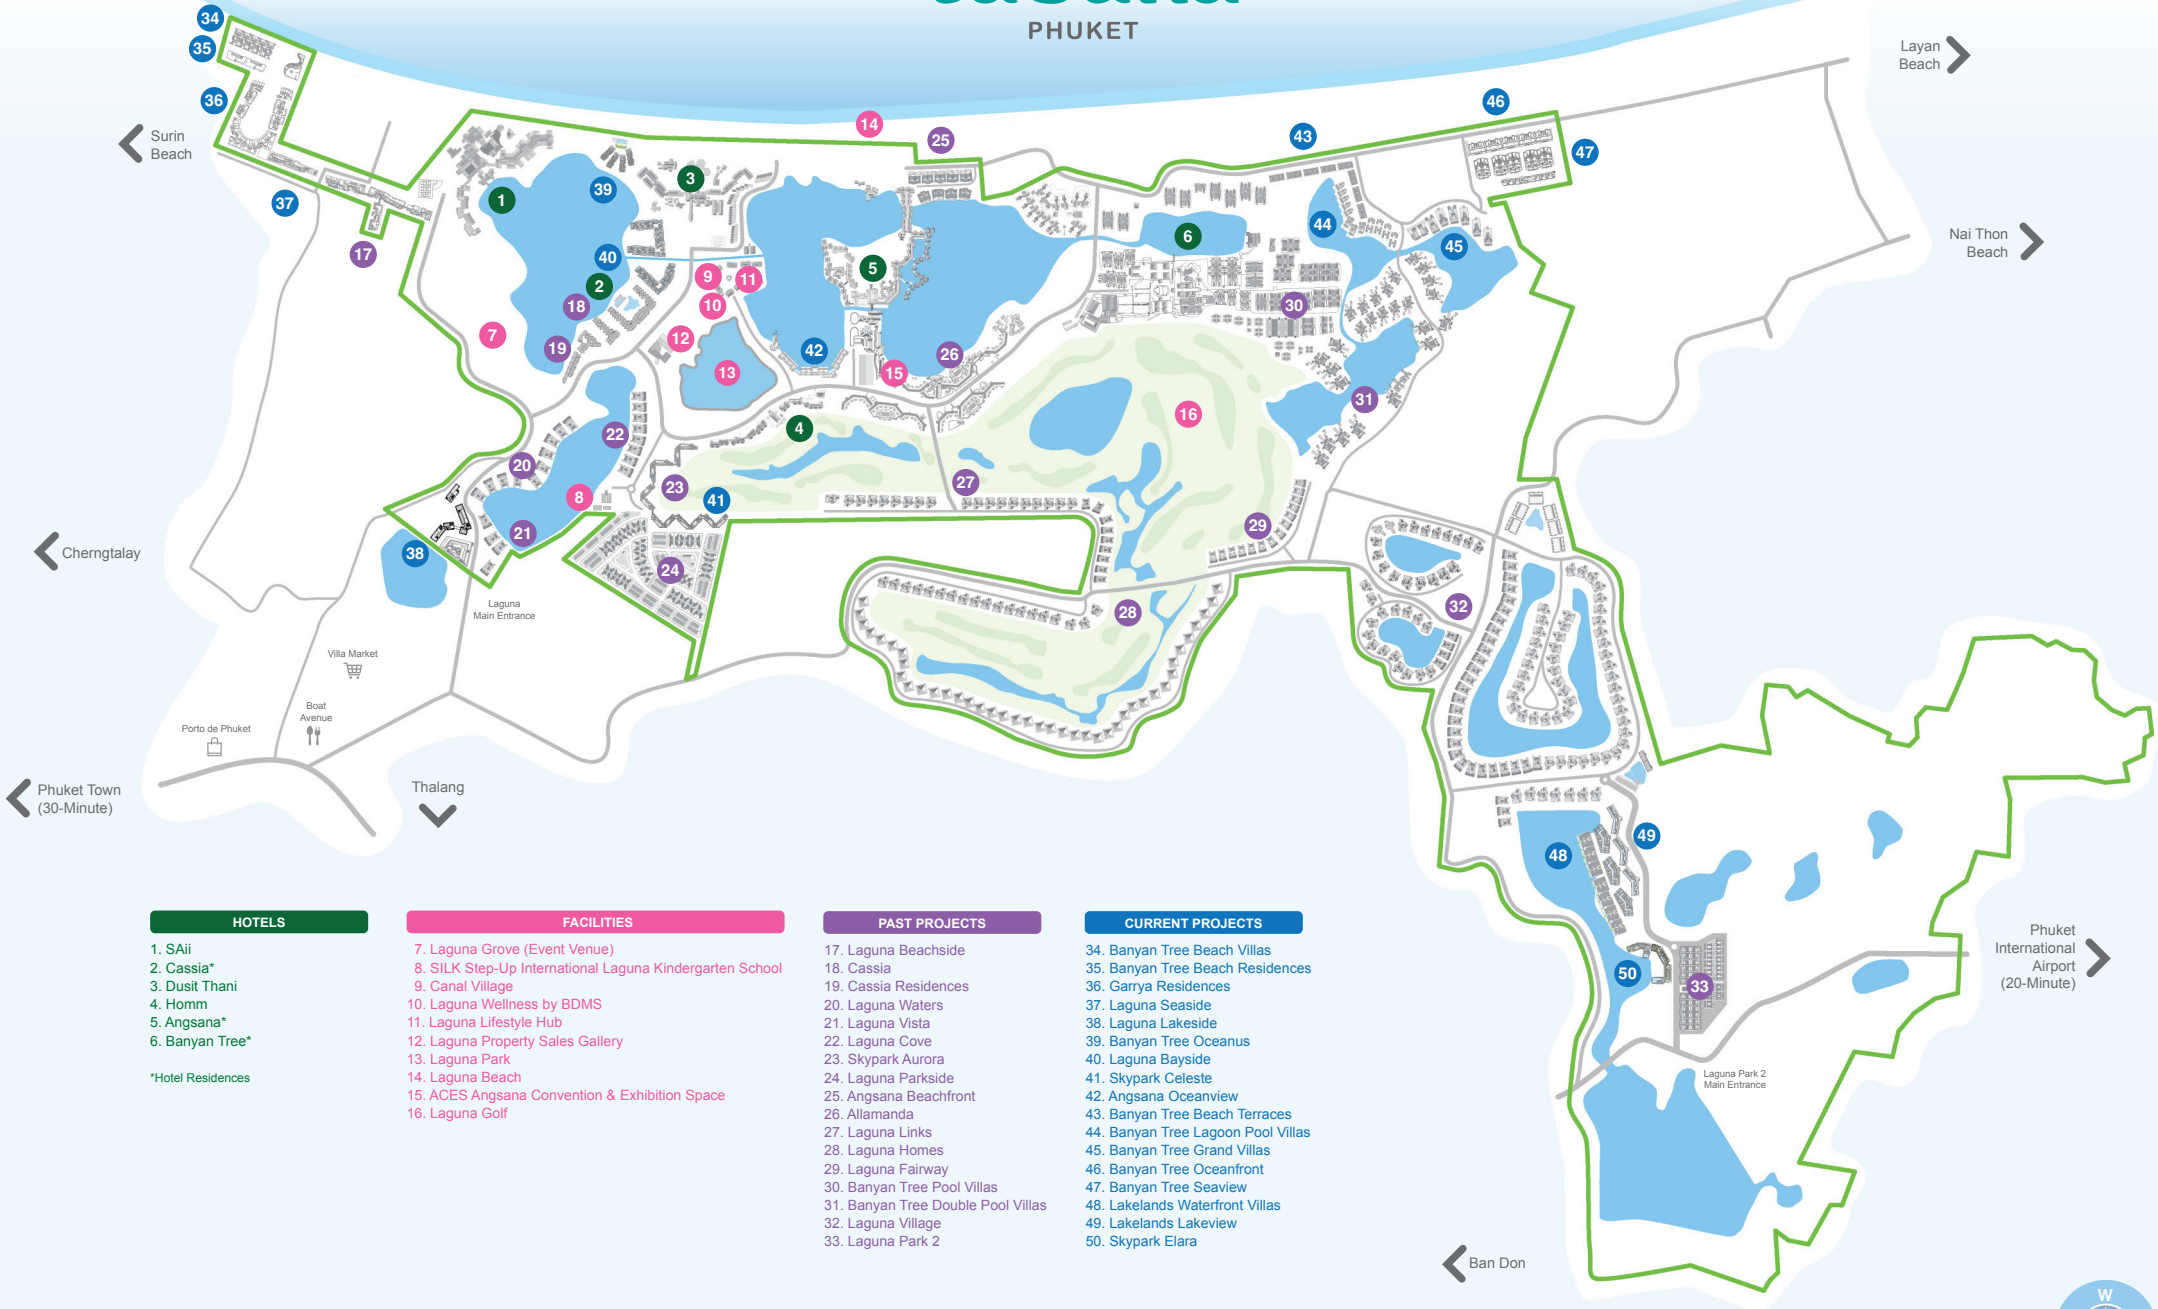

LAGUNA

PHUKET

Any information, photographs, maps, plans, descriptions and visualisations used in the marketing materials are provided for illustrative purposes only and shall not be interpreted as a guarantee of a specific view or views. The views described represent 'as is' static views of the natural features and may be subject to changes caused by natural phenomena and/or human intervention. The plans of the project are not drawn to scale and the final designs may be subject to change.